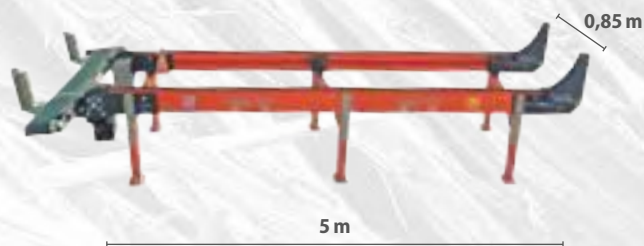

ART

DECK 2/5 5.0 metre 2 x chain log deck **£6,705**